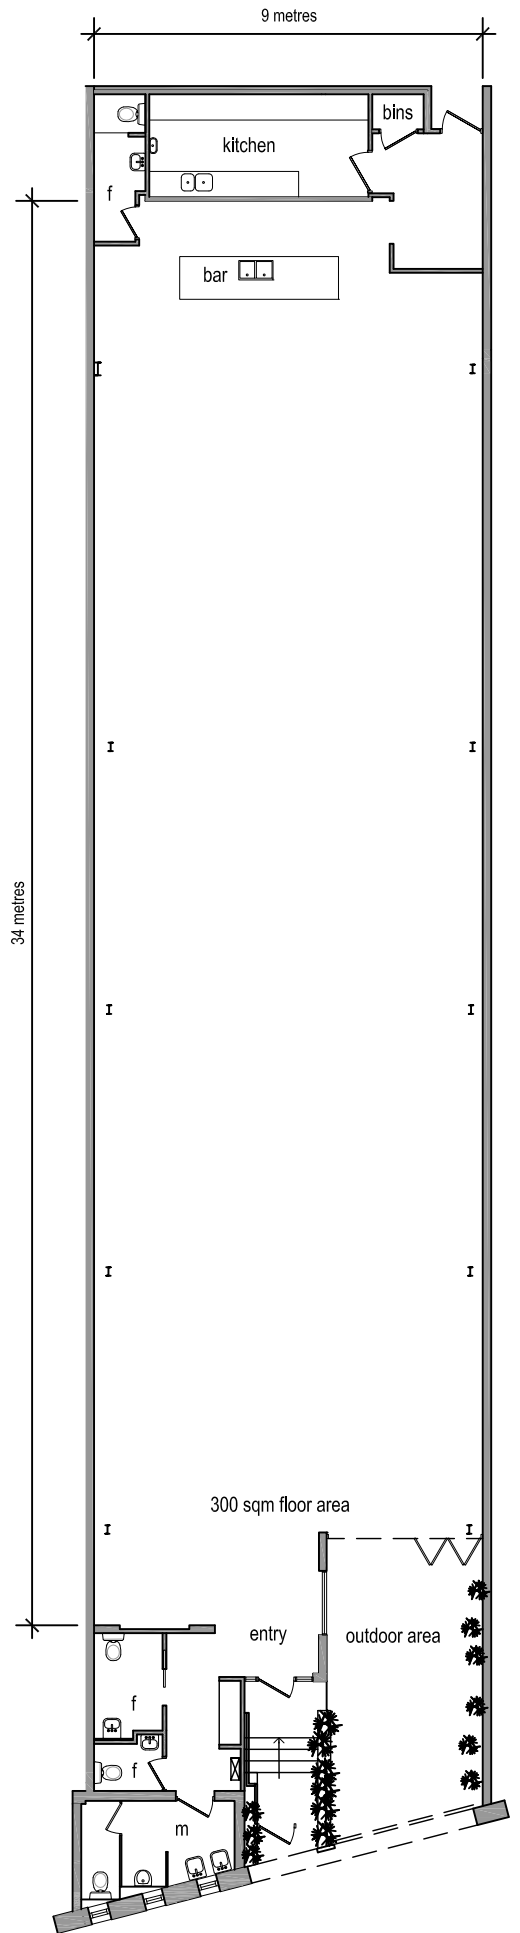

Location.

- Melbourne CBD 3 km.
- Macaulay train station (Upfield line) 150 metres.
- Kensington train station (Craigieburn line) 700 metres.
- Macaulay Road bus stop 150 metres.
- Citylink Racecourse Road exit.
- Moonee Ponds Creek bicycle path, via Docklands to CBD.

two ton max

venue hire || fashion || photography || product launch || corporate || 124 langford street north melbourne